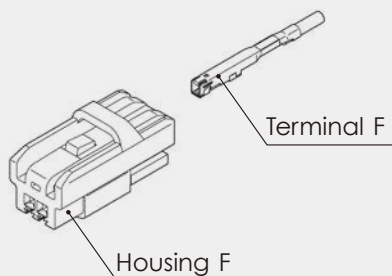

DL SERIES for STANDARD

0.64mm (025)

Structure / 構造

After setting retainer

リテーナ装着後

Connector M

Connector F

After setting retainer

リテーナ装着後

K-02

0.64mm (025)

Terminal (UNIT : mm)

Ref: 0.64mm Terminal detail

0.64mmターミナル参照頁

S M (8100-4028) C-02 F (8100-4029) C-02

M M (8100-4027) C-02 F (8100-4030) C-02

0.64mm (025)

Housing (UNIT : mm)

Ref: Terminal part No.

ターミナル参照頁

C-02

Material

材質

PBT