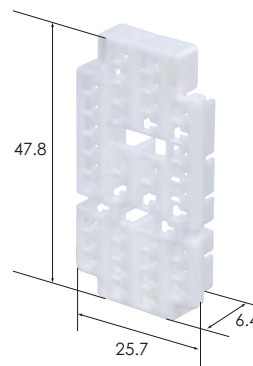

F TPA (6098-6278)

Material	PBT
Color	Natural