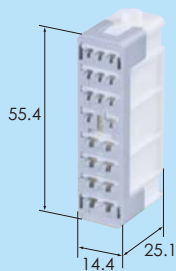

M (6098-5141)

F (6098-5144)