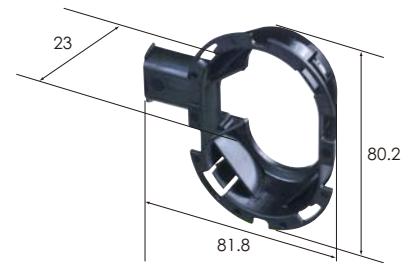

Material	EPDM
Color	Black

Ref:Terminal part No.	P3
Material	PBT
Color	Gray

M (6098-6273)

Ref:Terminal part No.	P3
Material	PBT
Color	Gray

F (6098-6277)

M Grommet (7105-3533)

Material	EPDM
Color	Black

M Grommet retainer (6920-2623)