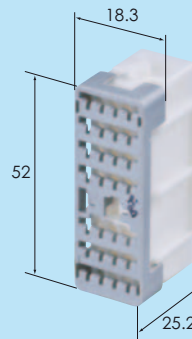

M (6098-4932)

F (6098-4626)

Ref:Terminal part No.	P3
Material	PBT
Color	Natural