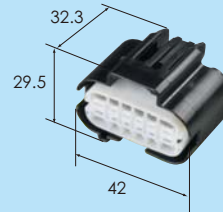

Door Connector

Type 1

* For terminal and wire seal selection, please contact our sales staff.

(UNIT : mm)

1.5(8) 2.8(4) 12way

Ref:Terminal part No.	[1.5] P16 [2.8] *
Ref:Wire seal No.	[1.5] P17 [2.8] *
Material	PBT
Color	Black

M (6188-4756)

F (6189-6900)

Ref:Terminal part No.	[1.5] P16 [2.8] *
Ref:Wire seal No.	[1.5] P17 [2.8] *
Material	PBT
Color	Black

1.5(11) 2.8(8) 19way

Ref:Terminal part No.	P3
Material	PBT
Color	Black

M (6098-5141)