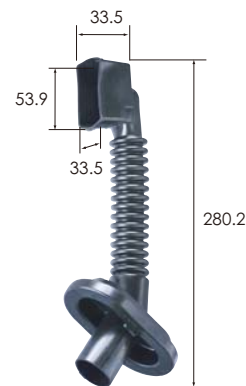

M (6098-6553)

F (6098-5138)

Ref:Terminal part No.	P3
Material	PBT
Color	Natural

M Shipping Cap (6911-5293)

Material	PBT
Color	Natural

F Lever Cover Assy (6911-4228)

Material	PBT, PA6T
Color	Black

F Grommet (7105-3747)