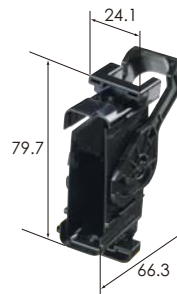

F Lever Cover Assy (6911-4230)

Material	PBT, PA6T
Color	Black