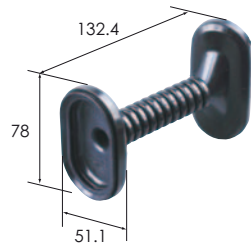

M (6188-4756)

F (6189-6900)

Ref:Terminal part No.	[1.5] P16 [2.8] *
Ref:Wire seal No.	[1.5] P17 [2.8] *
Material	PBT
Color	Black

1.5(11) 2.8(8) 19way

Ref:Terminal part No.	P3
Material	PBT
Color	Black

M (6098-5141)

F (6098-5144)

Ref:Terminal part No.	P3
Material	PBT
Color	Natural

M Shipping Cap (6911-5294)

Material	PBT
Color	Natural

F Lever Cover Assy (6911-4230)

Material	PBT, PA6T
Color	Black

F Grommet (7105-3781)

Material	EPDM
Color	Black

1.5(16) 2.8(6) 22way

M Grommet (7105-3534)

Material	EPDM
Color	Black

M Grommet retainer (6920-2624)

Material	PBT
Color	Black

Ref:Terminal part No.	[1.5] * [2.8] *
Material	PBT
Color	Gray

M (6098-6279)

F (6098-4611) note)