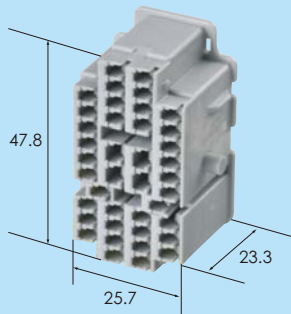

M (6098-6273)

Ref:Terminal part No.	P3
Material	PBT
Color	Gray

F (6098-6277)

M Grommet (7105-3533)