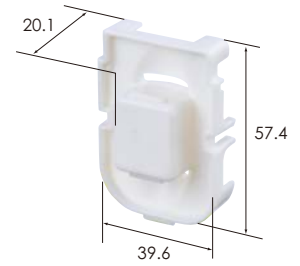

Ref:Terminal part No.	P3
Material	PBT
Color	Natural

M Shipping Cap (6911-5293)

Material	PBT
Color	Natural

F Lever Cover Assy (6911-4228)