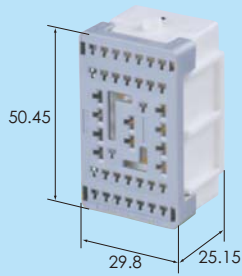

1.5 (30) 2.8 (10) 40way

Ref:Terminal part No.	P3
Material	PBT
Color	Black

M (6098-6553)

F (6098-5138)

Ref:Terminal part No.	P3
Material	PBT
Color	Natural

M Shipping Cap (6911-5293)

Material	PBT
Color	Natural

F Lever Cover Assy (6911-4228)

Material	PBT, PA6T
Color	Black

F Grommet (7105-3747)

Material	EPDM
Color	Black