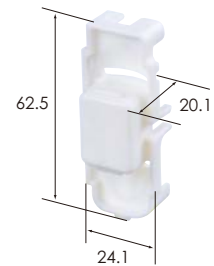

Ref:Terminal part No.	P3
Material	PBT
Color	Natural

M Shipping Cap (6911-5294)

Material	PBT
Color	Natural