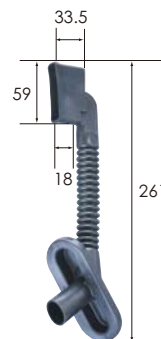

Door Connector

Type 1

* For terminal and wire seal selection, please contact our sales staff.

(UNIT : mm)

1.5(8) 2.8(4) 12way

Ref:Terminal part No.	[1.5] P16 [2.8] *
Ref:Wire seal No.	[1.5] P17 [2.8] *
Material	PBT
Color	Black

M (6188-4756)

F (6189-6900)

Ref:Terminal part No.	[1.5] P16 [2.8] *
Ref:Wire seal No.	[1.5] P17 [2.8] *
Material	PBT
Color	Black

1.5(11) 2.8(8) 19way

Ref:Terminal part No.	P3
Material	PBT
Color	Black

M (6098-5141)

F (6098-5144)

Ref:Terminal part No.	P3
Material	PBT
Color	Natural

M Shipping Cap (6911-5294)

Material	PBT
Color	Natural

F Lever Cover Assy (6911-4230)

Material	PBT, PA6T
Color	Black

F Grommet (7105-3781)

Material	EPDM
Color	Black

1.5(16) 2.8(6) 22way

M Grommet (7105-3534)

Material	EPDM
Color	Black

M Grommet retainer (6920-2624)

Material	PBT
Color	Black

Ref:Terminal part No.	[1.5] * [2.8] *
Material	PBT
Color	Gray

M (6098-6279)

F (6098-4611) note)