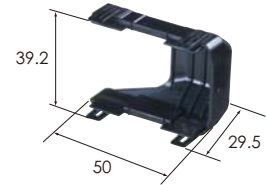

M Cover2 (6911-4852)

Material PBT
Color Black