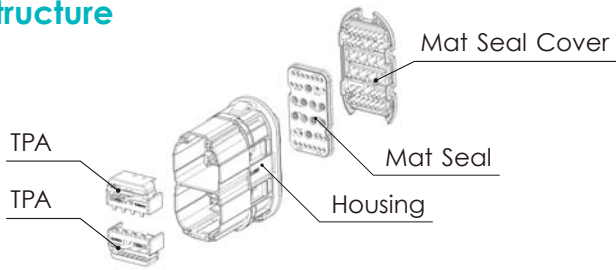

0.64 (20) 1.5 (4) 2.8 (10) 34way

Structure

Mat Seal Cover

Ref:Terminal part No.	[0.64] *
	[1.5] *
	[2.8] P11
Material	PBT
Color	Black

Please see right page regarding part number

Ref:Terminal part No.	[0.64] *
	[1.5] *
	[2.8] P11
Material	PBT
Color	Black

Sealed Type M

F (6098-6596) Key A

Ref:Terminal part No.	[0.64] *
	[1.5] *
	[2.8] P11
Material	PBT
Color	Black

F (6098-6597) Key B

Unsealed Type M

Ref:Terminal part No.	[0.64] *
	[1.5] *
	[2.8] P11
Material	PBT
Color	Gray

0.64 (34) 1.5 (4) 2.8 (4) 42way

Ref:Terminal part No.	[0.64] *
	[1.5] *
	[2.8] P11
Material	PBT
Color	Black

M (6098-7116)

F (6098-7119) Key A

Ref:Terminal part No.	[0.64] *
	[1.5] *
	[2.8] P11
Material	PBT
Color	Black

F (6098-7122) Key B

Ref:Terminal part No.	[0.64] *
	[1.5] *
	[2.8] P11
Material	PBT
Color	Gray