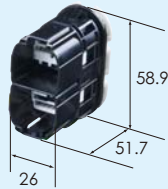

0.64 (20) 1.5 (4) 2.8 (10) 34way

Structure

Mat Seal Cover

Ref:Terminal part No.	[0.64] *
	[1.5] *
	[2.8] P11
Material	PBT
Color	Black

Please see right page regarding part number

Ref:Terminal part No.	[0.64] *
	[1.5] *
	[2.8] P11
Material	PBT
Color	Black