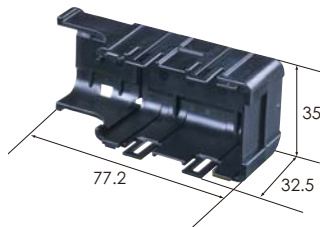

Material PBT
Color Black