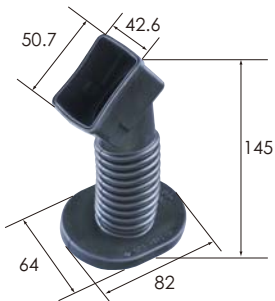

F Grommet (7105-3342)

Material	EPDM
Color	Black