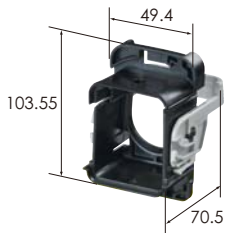

Ref:Terminal part No.	[0.64] *
	[1.5] *
	[2.8] *
Material	PBT
Color	Black

M (6098-6528)

F (6098-6532)

Ref:Terminal part No.	[0.64] *
	[1.5] *
	[2.8] *
Material	PBT
Color	Black

F Lever Cover Assy (6911-4401)