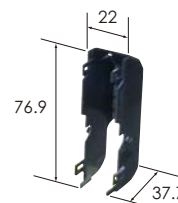

Ref:Terminal part No.	[0.64] *
	[2.8] *
Material	PBT
Color	Black

M (6098-6535)

F (6098-6537)

Ref:Terminal part No.	[0.64] *
	[2.8] *
Material	PBT
Color	Black

F Cover (6911-5139)

Material	PBT
Color	Black