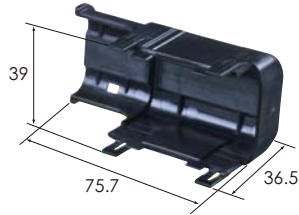

M Cover3 (6911-5315)

Material PBT
Color Black