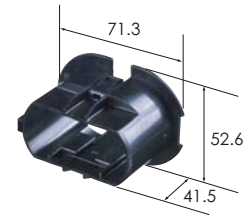

Door Connector

Type2

* For terminal selection, please contact our sales staff.

0.64 (8) 2.8 (6) 14way

M Grommet (7105-2287)

Material	EPDM
Color	Black

M Holder (6910-5478)

Material	PPG
Color	Black

0.64 (20) 1.5 (4) 2.8 (10) 34way

Structure

Mat Seal Cover

Ref:Terminal part No.	[0.64] *
	[1.5] *
	[2.8] P11
Material	PBT
Color	Black

Please see right page regarding part number

Ref:Terminal part No.	[0.64] *
	[1.5] *
	[2.8] P11
Material	PBT
Color	Black