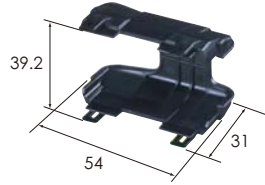

M (6098-6150)

Ref:Terminal part No. [0.64] *
[2.8] *
Material PBT
Color Black

F (6189-6956)

Protector Cover (6911-4888)

Material PP
Color Black

F Lever Cover Assy (6911-4312)

Material PBT, PA6T
Color Black

M Cover1 (6911-4747)