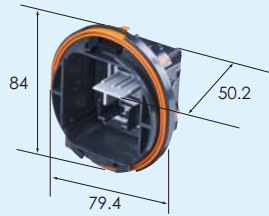

0.64 (49) 1.5 (5) 2.8 (10) 64way

M Cover (6911-5137)

Material	PBT
Color	Black

Ref:Terminal part No.	[0.64] *
	[1.5] *
	[2.8] *
Material	PBT
Color	Black

M (6098-6528)

F (6098-6532)

Ref:Terminal part No.	[0.64] *
	[1.5] *
	[2.8] *
Material	PBT
Color	Black

F Lever Cover Assy (6911-4401)

Material	PBT, PA6T
Color	Black

F Grommet (7105-3342)

Material	EPDM
Color	Black

0.64 (56) 2.8 (14) 70way

M Right Grommet (7180-0188)

Material	PP, EPDM
Color	Black

M Left Grommet (7180-0187)

Material	PP, EPDM
Color	Black

Ref:Terminal part No.	[0.64] *
	[2.8] *
Material	PBT
Color	Black

M (6098-6535)

F (6098-6537)

Ref:Terminal part No.	[0.64] *
	[2.8] *
Material	PBT
Color	Black

F Cover (6911-5139)

Material	PBT
Color	Black