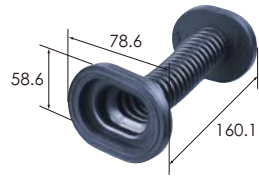

Door Connector

Type2

* For terminal selection, please contact our sales staff.

0.64 (8) 2.8 (6) 14way

M Grommet (7105-2287)

Material	EPDM
Color	Black

M Holder (6910-5478)

Material	PPG
Color	Black

Ref:Terminal part No.	[0.64] * [2.8] *
Material	PBT
Color	Natural

M (6098-6486)

Ref:Terminal part No.	[0.64] * [2.8] *
Material	PBT
Color	Natural

F (6098-3981)

M (6098-3979)

Ref:Terminal part No.	[0.64] * [2.8] *
Material	PBT
Color	Natural

0.64 (20) 1.5 (4) 2.8 (10) 34way

Structure

Mat Seal Cover

Ref:Terminal part No.	[0.64] *
	[1.5] *
	[2.8] P11
Material	PBT
Color	Black

Please see right page regarding part number

Ref:Terminal part No.	[0.64] *
	[1.5] *
	[2.8] P11
Material	PBT
Color	Black