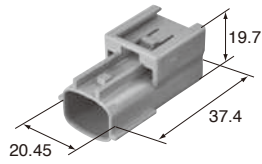

Retainer No. (6918-1651)