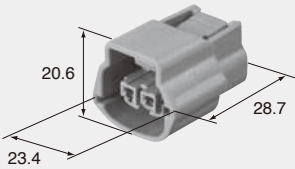

Retainer No. (6918-1651)